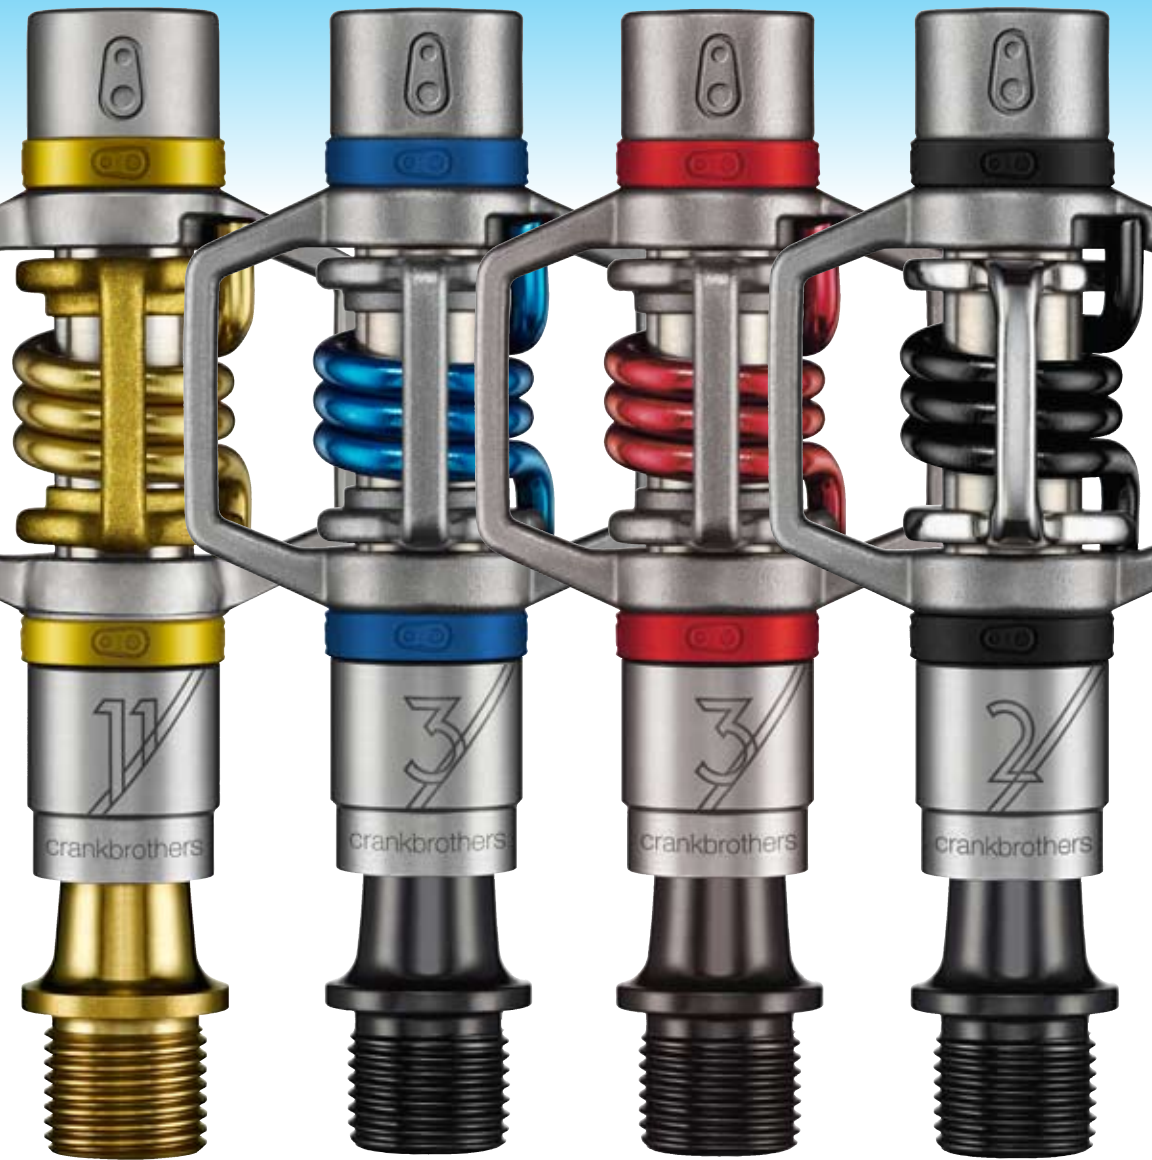

iodine 2// wheelset

light enough for serious climbing and robust enough for fast technical descents

twinpair spokes

cobalt 2//wheelset

excellent strength to weight ratio
tubeless compatible

twinpair spokes

eggbeater//micro platform (xc/race)

allaccess

Crank Brothers
lightest pedal, 4
main parts made
of titanium

cast steel body and wings

cast steel body
and stamped
wings

- New spindle that passes 2x CEN
- New air-tight assembly process
- New spring design - no rattle, no fatigue, no migration
- Amazing fit and finish - aesthetically stunning
- Tread contact sleeves for perfect shoe/pedal contact

candy//

mallet//

cobalt//

iodine//grip

dual clamp design for all mountain riding

CE5971//black/black clamp//\$12.95

CE5964//black/blue clamp//\$12.95

cobalt1 1//bars

CE5851//width:30.7"//sweep:9/5°//\$39.95
 CE5853//width:30.7"//sweep:9/5°//\$39.95

cobalt//grip
 one of the lightest dual clamp lock-on grips for xc racing

CE5962//black/silver clamp//\$12.95
 CE5964//black/blue clamp//\$12.95
 CE5965//black/red clamp//\$12.95
 CE5967//black/gold clamp//\$12.95