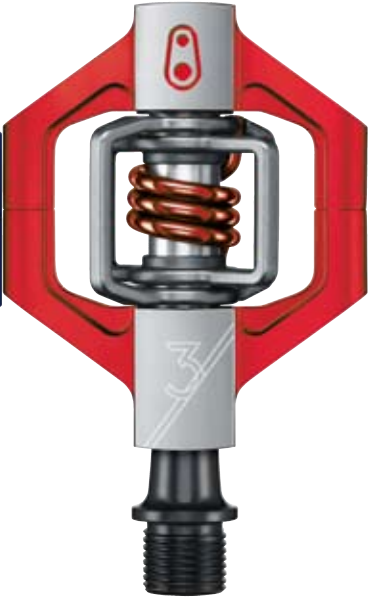

crankbrothers

2012

Cobalt 1
Friends

black/burnt orange
pictured

 iodine 3

wheelset (All-Mountain)

twinpair spokes
in black with orange, gold or
iron accents

- CE0621// 15x100+10x135mm// iron alloy// \$599.00
- CE0622// 15x100+10x135mm// gold alloy \$599.00
- CE0623// 15x100+10x135mm// orange alloy \$599.00
- CE0626// 15x100+12x142mm// iron alloy \$599.00
- CE0631// 20x110+10x135mm// iron alloy \$599.00
- CE0632// 20x110+10x135mm// gold alloy \$599.00
- CE0633// 20x110+10x135mm// orange alloy \$599.00
- CE0636// 20x110+12x142mm// iron alloy \$599.00

iodine 2// wheelset

light enough for serious climbing and robust enough for fast technical descents

twinpair spokes

cobalt 2//wheelset

excellent strength to weight ratio
tubeless compatible

twinpair spokes

eggbeater//micro platform (xc/race)

allaccess

Crank Brothers
lightest pedal, 4
main parts made
of titanium

cast steel body and wings

cast steel body
and stamped
wings

- New spindle that passes 2x CEN
- New air-tight assembly process
- New spring design - no rattle, no fatigue, no migration
- Amazing fit and finish - aesthetically stunning
- Tread contact sleeves for perfect shoe/pedal contact

candy//

mallet//

cobalt//

iodine//grip

dual clamp design for all mountain riding

CE5971//black/black clamp//\$12.95

CE5964//black/blue clamp//\$12.95

cobalt1 1//bars