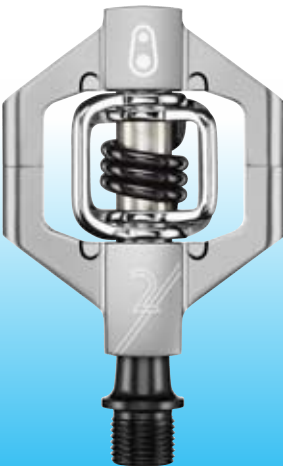

iodine 2// wheelset

light enough for serious climbing and robust enough for fast technical descents

twinpair spokes

cobalt 2//wheelset

excellent strength to weight ratio
tubeless compatible

twinpair spokes

eggbeater//micro platform (xc/race)

allaccess

Crank Brothers
lightest pedal, 4
main parts made
of titanium

cast steel body and wings

cast steel body
and stamped
wings

- New spindle that passes 2x CEN
- New air-tight assembly process
- New spring design - no rattle, no fatigue, no migration
- Amazing fit and finish - aesthetically stunning
- Tread contact sleeves for perfect shoe/pedal contact

candy//

mallet//

cobalt//

iodine//grip

dual clamp design for all mountain riding

CE5971//black/black clamp//\$12.95

CE5964//black/blue clamp//\$12.95

cobalt1 1//bars

CE5851//width:30.7"//sweep:9/5°//\$39.95
 CE5853//width:30.7"//sweep:9/5°//\$39.95

cobalt//grip
 one of the lightest dual clamp lock-on grips for xc racing

CE5962//black/silver clamp//\$12.95
 CE5964//black/blue clamp//\$12.95
 CE5965//black/red clamp//\$12.95
 CE5967//black/gold clamp//\$12.95